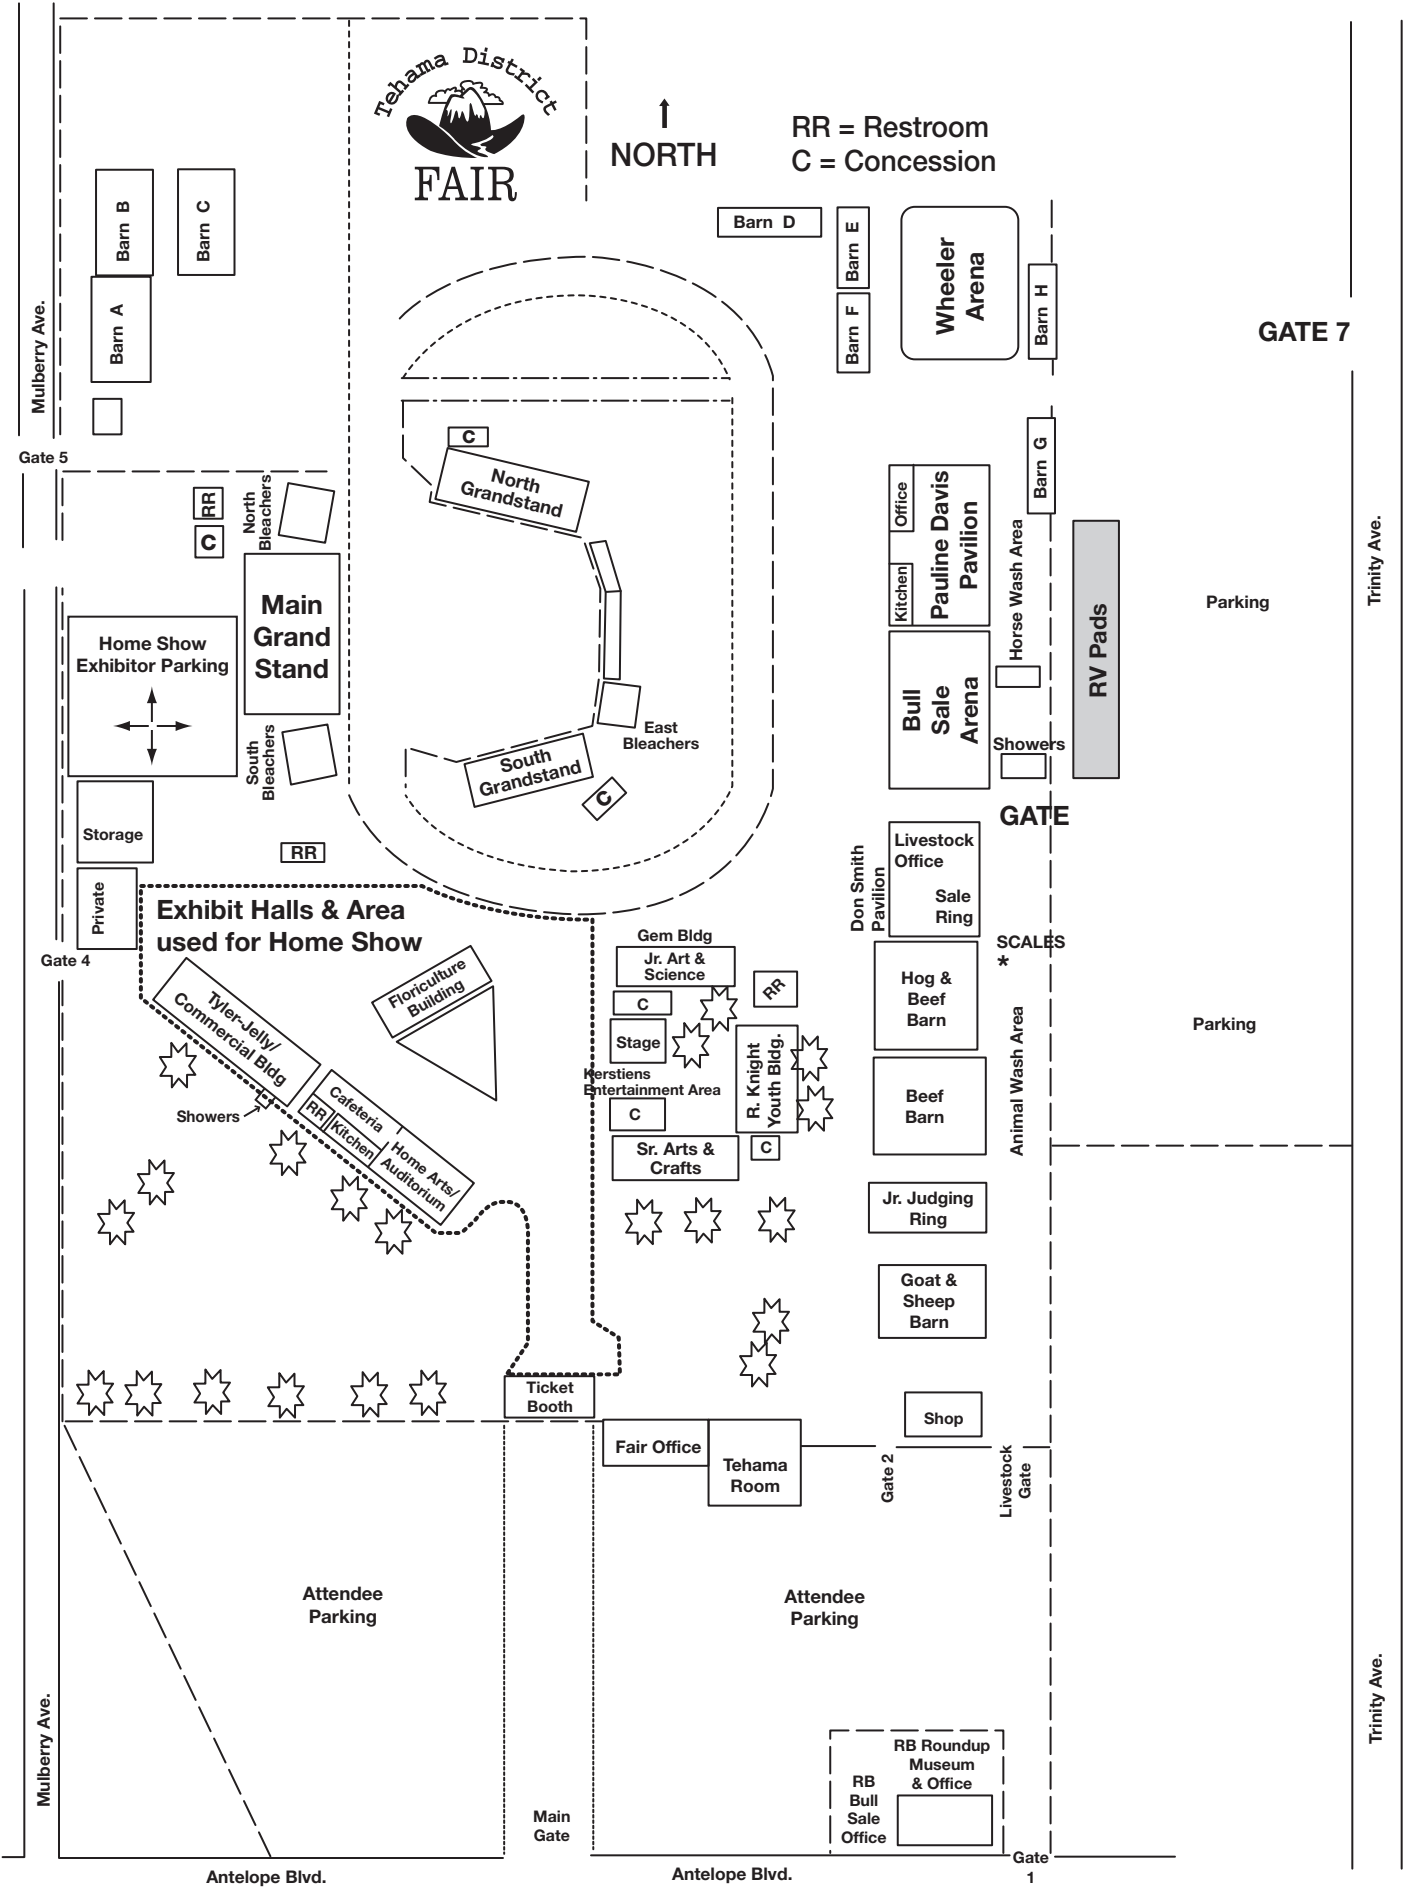

↑
NORTH

RR = Restroom
C = Concession

GATE 7

Trinity Ave.

Trinity Ave.

Mulberry Ave.

Gate 5

Home Show Exhibitor Parking

Main Grandstand

North Grandstand

South Grandstand

East Bleachers

Wheeler Arena

Storage

Exhibit Halls & Area used for Home Show

Tyler-Jelly Commercial Bldg

Ticket Booth

Fair Office

Tehama Room

Don Smith Pavilion

Livestock Office

Sale Ring

Hog & Beef Barn

Beef Barn

Parking

Attendee Parking

Attendee Parking

Main Gate

Gate 1

Antelope Blvd.

Antelope Blvd.